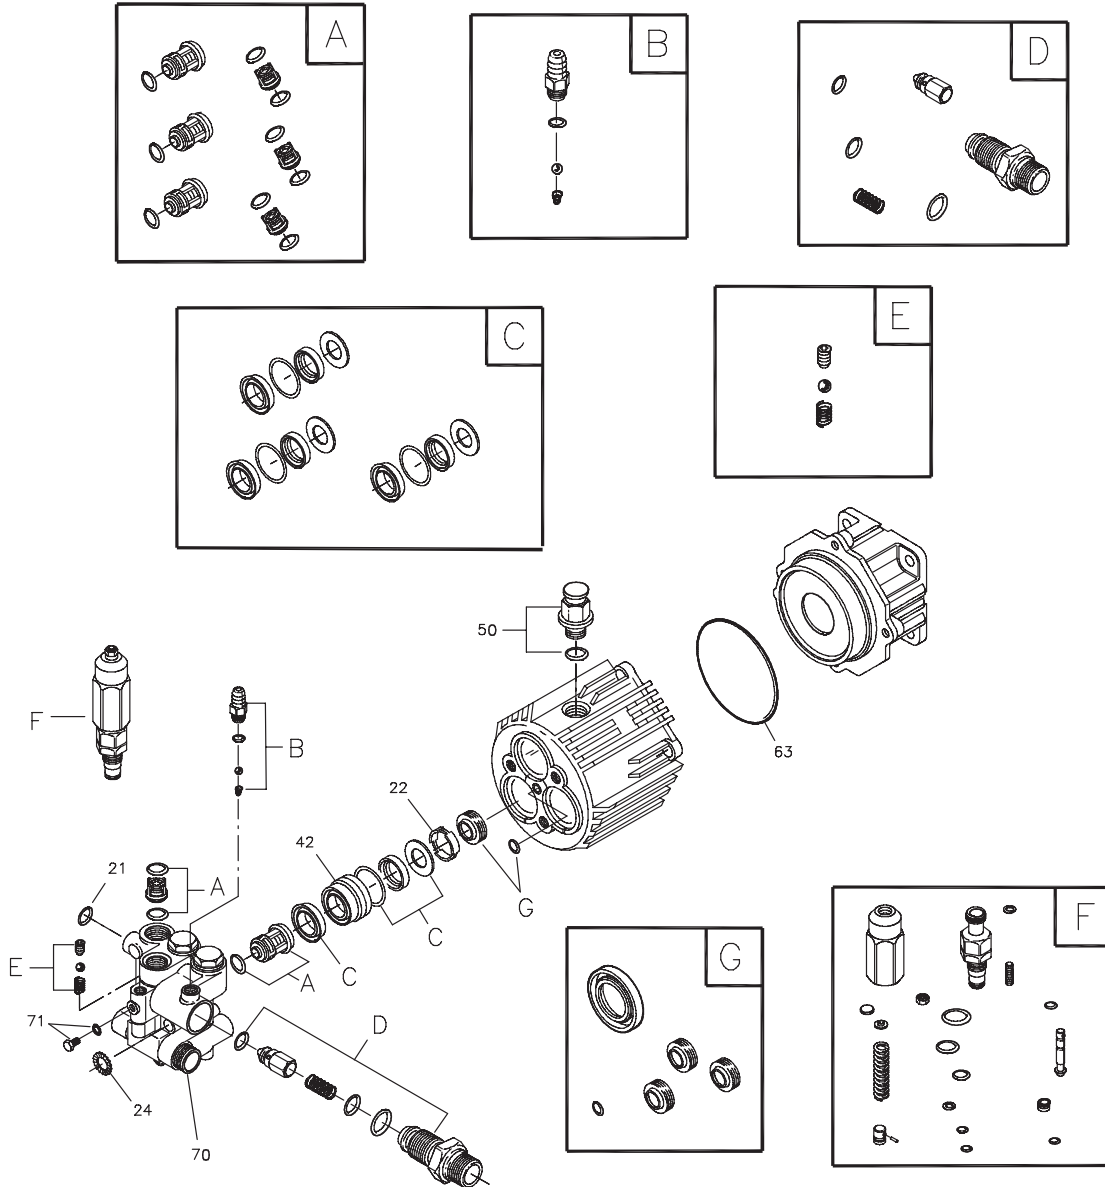

Exploded View and Parts List — Main Unit

Item	Part #	Description
1	203081GS	BASE, w/Mounts
2	Y201499GS	HANDLE
3	203082GS	KIT, Billboard/Decals, w/Clips
	195964GS	Clips, Tree
	30809GS	Grommet
4	203083GS	KIT, Wheel
	200520GS	Hubcap
	192050GS	E-Ring
5	192131GS	KIT, Pump Mounting Hardware
6	202182GS	KIT, Nozzle
	201580RGS	Nozzle, QC, Project Pro, Yellow
	201580XGS	Nozzle, QC, Project Pro, Orange
	201580AAGS	Nozzle, QC, Project Pro, Red
	198841GS	Nozzle, Plastic, Soap
7	95457GS	ADAPTER
8	194004GS	KIT, Inlet, Grdn Hose
9	202005GS	ASSY, Pump
	194298GS	Valve, Thermal Relief
	23139DGS	Key
10	202634GS	HOSE
11	192553GS	KIT, Vibration Mount
12	200595GS	EXTENSION, QC

Item	Part #	Description
13	199990GS	GUN
14	B2203GS	KIT, Handle Fastening
15	192134GS	KIT, Engine Mounting Hardware
900	§	ENGINE

Items Not Illustrated:

203768GS	MANUAL, Operator's
87815GS	GOGGLES
BB3061BGS	OIL BOTTLE
201314GS	AXLE
695755	KNOB, Throttle
202494GS	DECAL, Engine
202495GS	DECAL, Air Cleaner
200658GS	DECAL, Recoil
194256GS	KIT, Tag Warning, w/Clip

Exploded View and Parts List — Pump

Item	Part #	Description
21	194434GS	O-RING
22	190639GS	SPACER
24	190640GS	WASHER
42	190646GS	PISTON, Guide
50	198160GS	VENT CAP, with O-Ring
63	194435GS	O-RING
70	190654GS	PUMP HEAD
71	190655GS	GRUB SCREW & WASHER
A	190657GS	KIT, CHECK VALVE
B	192914GS	KIT, CHEMICAL INJECT
C	190660GS	KIT, SEAL WATER
D	194426GS	KIT, INJECTOR

Item	Part #	Description
E	194427GS	KIT, BALL & SPRING
F	193126GS	KIT, UNLOADER
G	194425GS	KIT, SEAL OIL

Parts Not Illustrated

190585GS	OIL BOTTLE
B2384GS	FILTER, Inlet

NOTE: Item letters A - G are service kits and include all parts shown within the box.